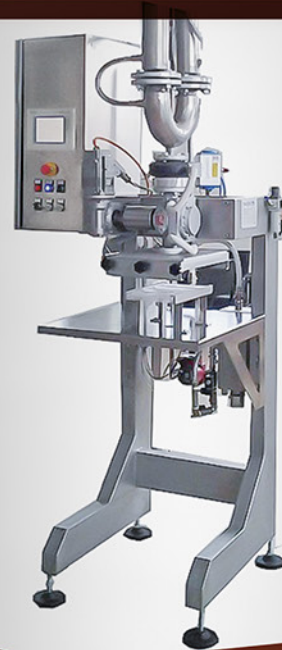

SOTU180

180Kg/h PROCESS LINE

SOTU300

300Kg/h PROCESS LINE

SOTU600

600Kg/h PROCESS LINE

PACKINT s.r.l.
chocolate machines

SOTU1000

1000Kg/h PROCESS LINE

MOULDING LINES

MOULDING LINES AND TEMPERING MACHINES

50Kg/h • 150Kg/h up to 1200Kg/h

PACKINT s.r.l.
chocolate machines

OTHER MACHINES

PANNING MACHINES • ENROBING MACHINES • COOLING TUNNELS
BATCH TEMPERING MACHINES • SUGAR MILLS • FILTERS

PANNING MACHINES

ENROBING MACHINES

COOLING TUNNELS

BATCH TEMPERING MACHINES

SUGAR MILLS 100Kg/h • 300Kg/h • 600Kg/h

FILTERS

BEAN TO BAR CHOCOLATE LINES

ART